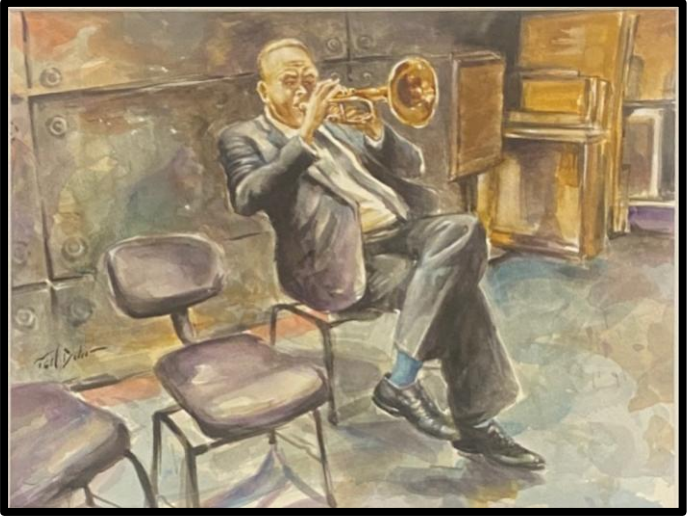

Gilbert Visual Art League

ART
VINE

MARCH 2026

Let's Mark Our Calendars!

Bill Gullwing – Sculpture

“Personal portrait sculpture is my specialty. I create exact sculptural images of faces, torsos, and hands by means of lifecasting, the technique of building a negative mold of the person, then using various materials to create the finished product. I love the human form in all its beauty, variety, and complexity. The human body is a subject that never ceases to delight and intrigue the artist. My finished pieces can be of a wide variety of materials, from plaster, fiberglass reinforced gypsum, aluminum, or bronze. Some pieces are made from cold-cast (metal powders mixed with epoxy) copper, brass, bronze, or nickel-steel. I also work in cast iron, transparent plastic, ceramic, and I have completed two glass torso projects.

Demo by Tom Conner in March

Tom Conner, architect and professional artist was an outstanding presenter on Thursday, March 5th at our GVAL meeting! He first shared a screen presentation about his approach to painting landscapes, including nocturnals. Tom starts by painting quick loose pieces on 6X8 oil paint paper. He analyzes the light and shadows in scenes. Tom looks for good contrast with an area that stands out such as the sun setting or a light shining at night. Then he creates a larger, somewhat detailed version in oil.

GVAL 23 ANNUAL FINE ART SHOW AND SALE

GVAL 23 ANNUAL FINE ART SHOW AND SALE

FAMILY ART OUTREACH

Five months ago, GVAL started art classes for the parents at House of Refuge. The first month there were two people. Then we opened the class to the teens and older children attending with their parents. In March there were 14 people exploring mixed media art with Donna Finter. The families enjoy exploring art materials so much that the class runs overtime.