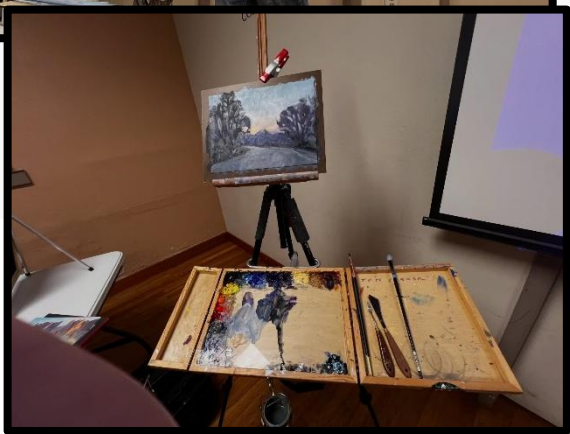

Demo by Tom Conner in March

Tom Conner, architect and professional artist was an outstanding presenter on Thursday, March 5th at our GVAL meeting! He first shared a screen presentation about his approach to painting landscapes, including nocturnals. Tom starts by painting quick loose pieces on 6X8 oil paint paper. He analyzes the light and shadows in scenes. Tom looks for good contrast with an area that stands out such as the sun setting or a light shining at night. Then he creates a larger, somewhat detailed version in oil.

Tom also did an oil painting demonstration for our members. He answered questions as he painted. Tom shared products and brands of art supplies that he uses.

We were impressed by the way he easily painted the great demonstration piece. Tom also shared some of his wonderful finished works. To learn more about Tom and his art, check out his website – tomconnerstudio.com/works