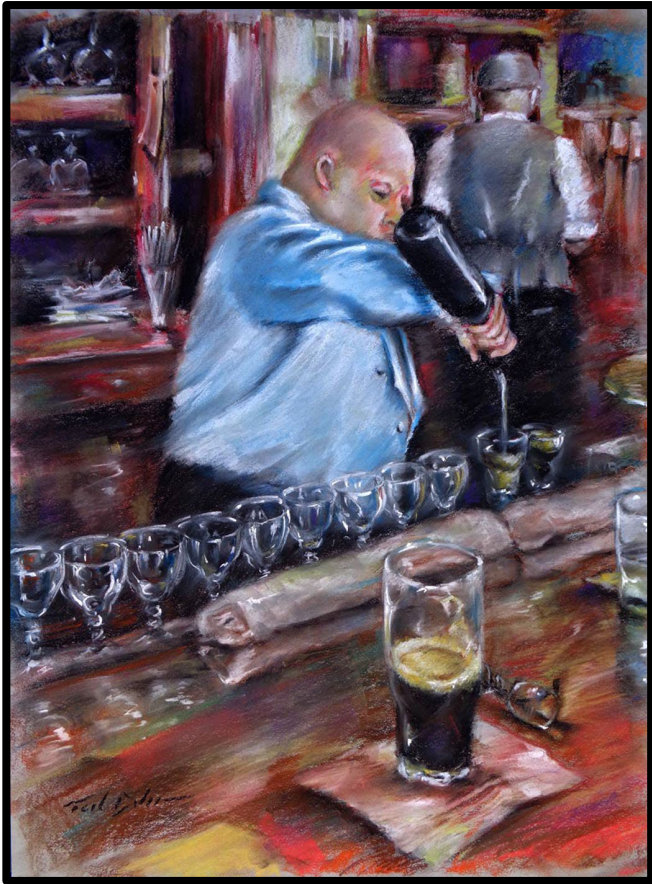

Gilbert Visual Art League

APRIL ART VINE

Kathy McClure photographer

Join us on Thursday May 2nd when Kathy McClure will be our presenter. She is a professional photographer, living in Queen Creek. She has learned the art of photography from great artists like George Dewitt Jones and Art Wolf. She will teach how to correctly photograph our artwork and how to size the image for different uses, such as entries into competitions, etc. Her photography can be seen on <https://Kathy-mcclure.pixels.com>.

ARTIST SPOTLIGHT ON TAL DVIR

Tal Dvir says “In my paintings, I'm striving to engage fresh thoughts and ideas. Although my subjects contain mainly figures, I'm always finding inspiration with different variety of painting themes that are constantly inspiring my creation, as I truly see myself as a renaissance painter who seeks for new forms of artistic language within the painting field.” He paints principally for enjoyment, however his work is very successful and he has had many shows. He takes time to plan his design, which includes sketching multiple ideas . His message through his art is there if the viewers stop to observe and listen.

TAL DVIR

TAL DVAR WORKSHOP.

Spring session beginners to intermediate watercolors class for 8 weeks every Tuesday 3-5pm, first class scheduled to start May 7th
The class will be held at Red Mountain Multigenerational Center in Mesa, AZ For details see website