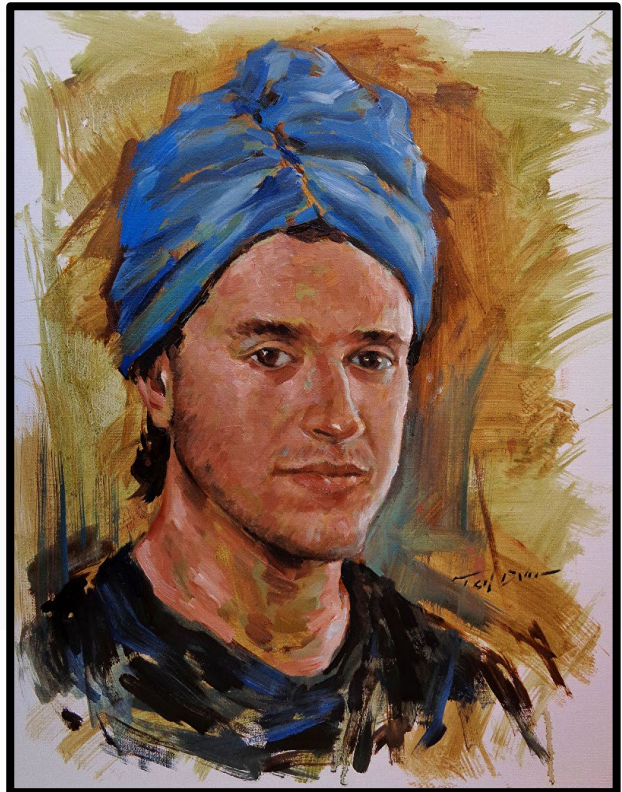

Gilbert Visual Art League

APRIL ART VINE

Kathy McClure photographer

Join us on Thursday May 2nd when Kathy McClure will be our presenter. She is a professional photographer, living in Queen Creek. She has learned the art of photography from great artists like George Dewitt Jones and Art Wolf. She will teach how to correctly photograph our artwork and how to size the image for different uses, such as entries into competitions, etc. Her photography can be seen on <https://Kathy-mcclure.pixels.com>.

ARTIST SPOTLIGHT ON TAL DVIR

Tal Dvir says “In my paintings, I'm striving to engage fresh thoughts and ideas. Although my subjects contain mainly figures, I'm always finding inspiration with different variety of painting themes that are constantly inspiring my creation, as I truly see myself as a renaissance painter who seeks for new forms of artistic language within the painting field.” He paints principally for enjoyment, however his work is very successful and he has had many shows. He takes time to plan his design, which includes sketching multiple ideas . His message through his art is there if the viewers stop to observe and listen.

TAL DVIR

TAL DVAR WORKSHOP.

Spring session beginners to intermediate watercolors class for 8 weeks every Tuesday 3-5pm, first class scheduled to start May 7th
The class will be held at Red Mountain Multigenerational Center in Mesa, AZ For details see website