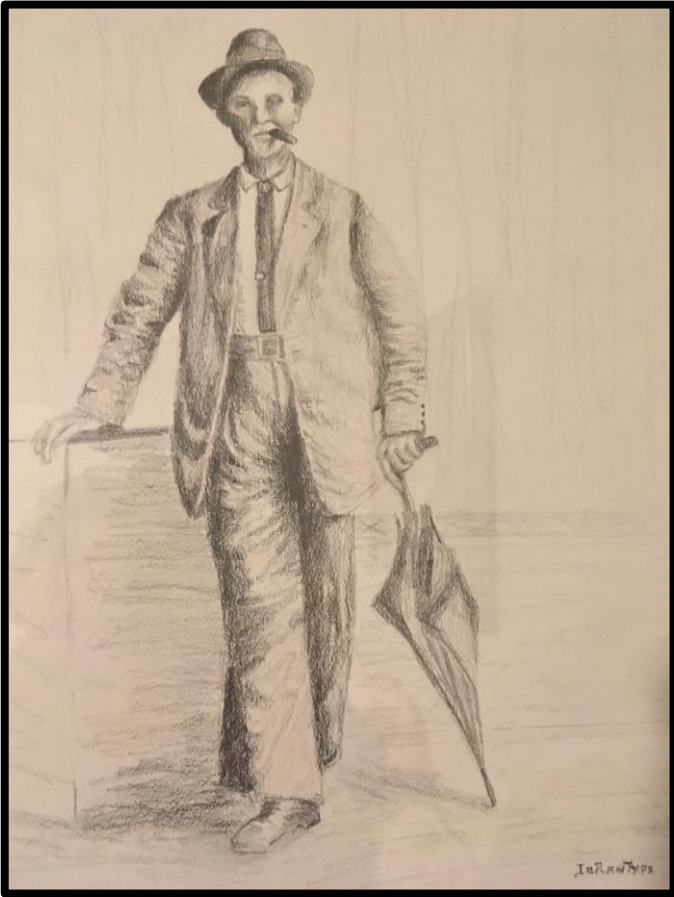

Samples of JoAnne Pape