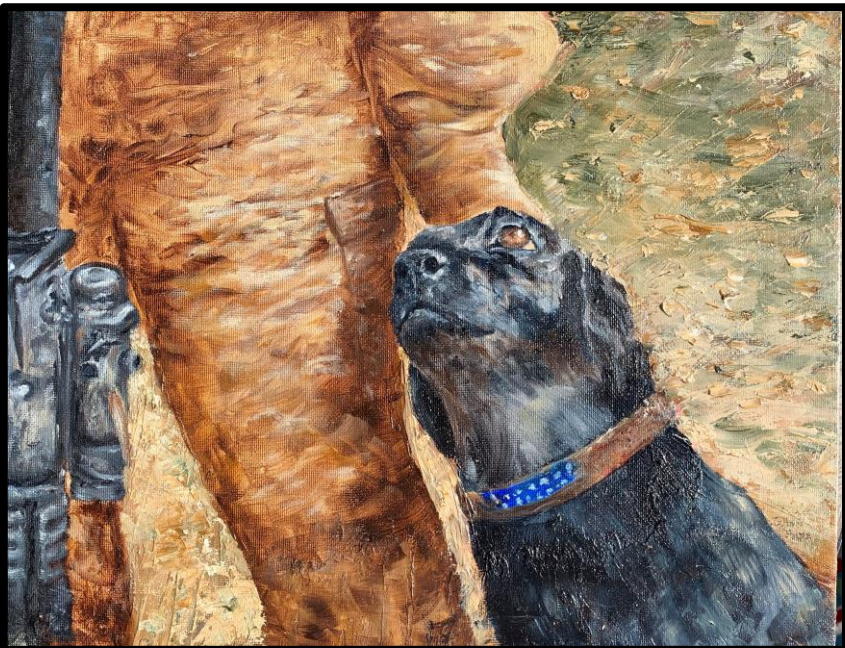

JoAnn began drawing as a child, but did not get serious about her art until she retired. She studied with Texas artists William (Bill) Kalwick, Jr. Billye Lyn Clarke and Ruth MacAlpin. Since moving to Arizona, JoAnn has studied with Jean Turner Smith.

JoAnn's first love is drawing either in graphite or pen and Ink. She also has done a series of 12 church paintings and is a landscape artist painting in Oils. Lately JoAnn has also been working in watercolor and Mixed Media. Her works have won numerous awards in Fine Art shows in Oklahoma, Texas, and Arizona. Her works are displayed in private and public collections in the United States, Canada, and Mexico.

Jo Ann is a Board member of Gilbert Visual Art League. She was an officer in the Houston Art League, and Ada, OK art league. She served as show chairman for the Rio Grande Valley Rodeo Art Show. JoAnn was President and Art Show Chairman of the Mid Valley Art League in the Rio Grande Valley of Texas. She has resided in Gilbert, AZ since 2011.