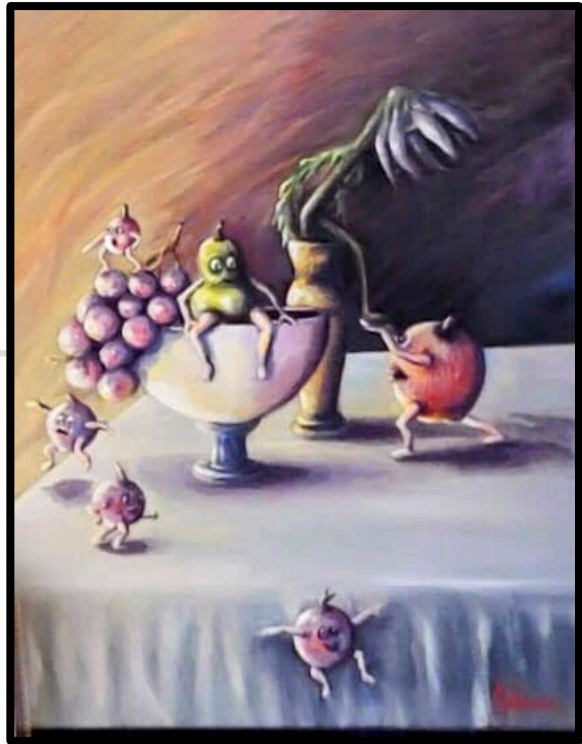

GVAL September meeting

A big thank you to Paul Steele, our September presenter! He did an excellent demonstration in oil painting! He shared many tips about plein air painting, such as starting to paint an hour before the scene has reached the ideal lighting. His wadded paper towel dipped in oil paint to block in his darks was unique and worked great. Paul recommended using a grey paint palette that is about a 5 on the value scale. That helps the artist create correct values when mixing paint on the palette. His style is loose enough that if you only looked at a square inch of a bush, you wouldn't know it was a bush. Seeing the whole painting makes the bush obvious. Go to <https://www.paulsteelefineart.com/> to see his wonderful finished paintings

Artist Spotlight – Glenda Nieman

Glenda has always shown creativity through cartoons and line drawing and has explored several mediums such as pen and ink drawings, chalk and oil pastels and acrylic painting. As a young girl her favorite pastime was penciling sketches of funny stories and drawing cartoon caricatures of the people in her life. Her father was also quite talented even though he had no formal training in art. Glenda enjoyed art in college, although her intrigue for studying the depth of human character led her to the profession of education where she contributed 30 years as an educator and counselor. Never giving up her love of examining the dimensions of human qualities and animal behaviors, upon her retirement, Glenda began to explore her artistic talent through several art mediums. Since 2008 she has investigated painting with oils and has developed a unique and creative style.

Glenda Nieman

Congratulations to Olivia Shelton, our September Artist of the Month! Members chose Olivia's whimsical oil painting as the one that best represents the Summer Challenge, "Still Life in Motion".