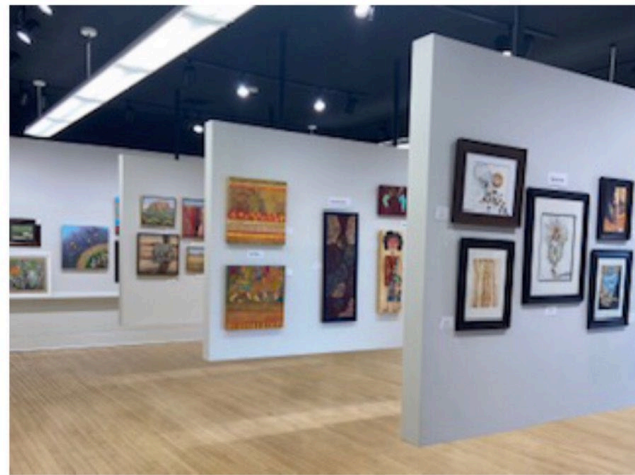

September 2023 Issue

Kathy Q Parks will be our demo Artist in October!!

Mark Your Calendar

Enter the 11th Annual Member Show. Entries due by Oct. 1. Go to gval.org to enter

Be Sure to See

- New Feature- Artist Spotlight- Glenda Nieman
- Artist of the Month
- House of Refuge
- Kathy Q Parks presenter for October

GVAL September meeting

A big thank you to Paul Steele, our September presenter! He did an excellent demonstration in oil painting! He shared many tips about plein air painting, such as starting to paint an hour before the scene has reached the ideal lighting. His wadded paper towel dipped in oil paint to block in his darks was unique and worked great. Paul recommended using a grey paint palette that is about a 5 on the value scale. That helps the artist create correct values when mixing paint on the palette. His style is loose enough that if you only looked at a square inch of a bush, you wouldn't know it was a bush. Seeing the whole painting makes the bush obvious. Go to <https://www.paulsteelefineart.com/> to see his wonderful finished paintings